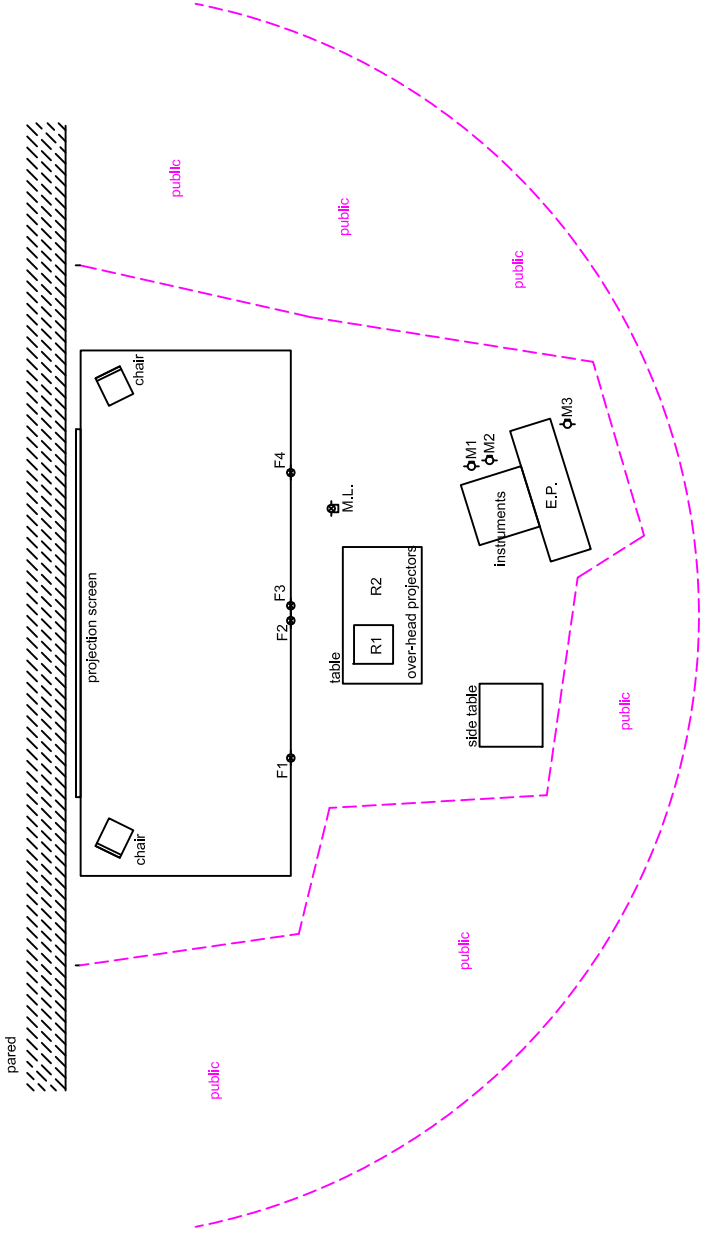

CAPACITY FOR 75 PERSONS

DIMENSIONS SCENIC AREA

OPTIMUM SPACE THEATRE

ELECTRICITY LEGEND

☛	Spotlight PC of 1.000w
☛	Magic lantern
R	Over-head projector
☛	Microphone
P.E.	Electronic piano

Minimum dimension for the performance "On, the tight-rope walker" of Luz, micro y punto company