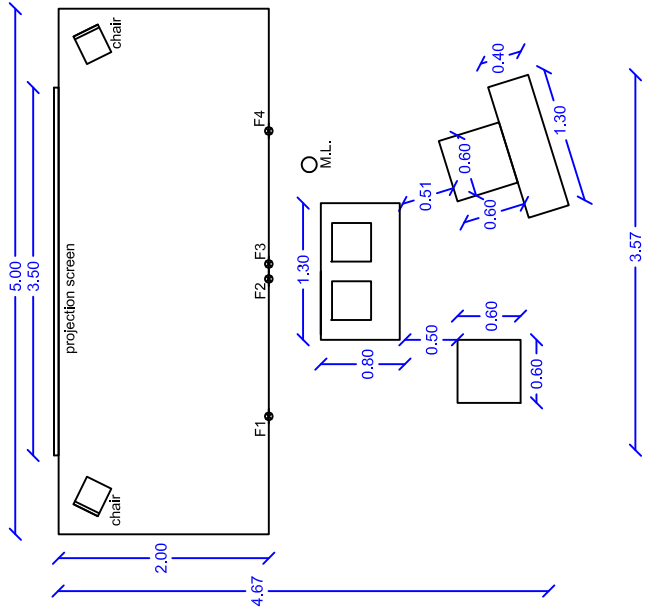

CAPACITY FOR 75 PERSONS

DIMENSIONS SCENIC AREA

OPTIMUM SPACE THEATRE

ELECTRICITY LEGEND

☛	Spotlight PC of 1.000w
☛	Magic lantern
R	Over-head projector
☛	Microphone
P.E.	Electronic piano

Minimum dimension for the performance "On, the tight-rope walker" of Luz, micro y punto company